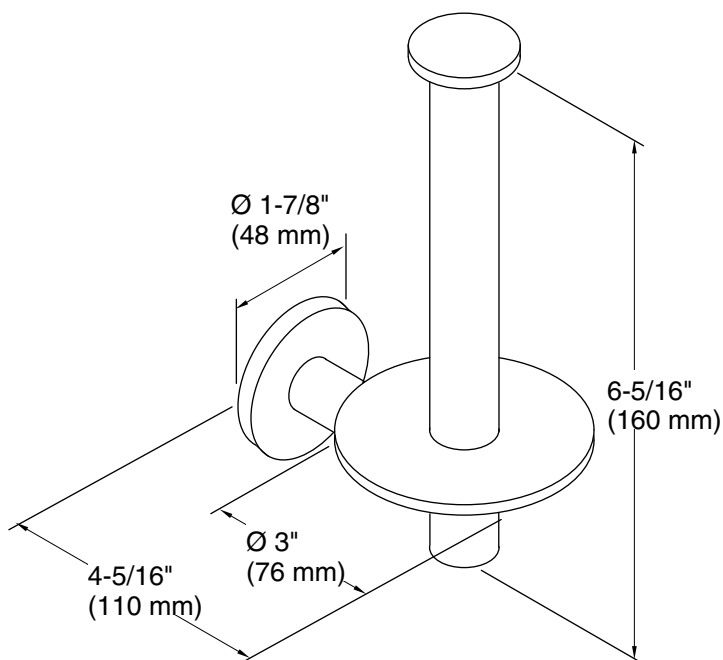

Purist®
Vertical toilet paper holder
K-14444

Features

- Vertical holder makes changing toilet paper quick and simple.
- Coordinates with other products in the Purist collection.

Material

- Solid-brass construction for durability and reliability.
- KOHLER finishes resist corrosion and tarnishing.

Technical Information

All product dimensions are nominal.

Material: Metal

Notes

Install this product according to the installation guide.